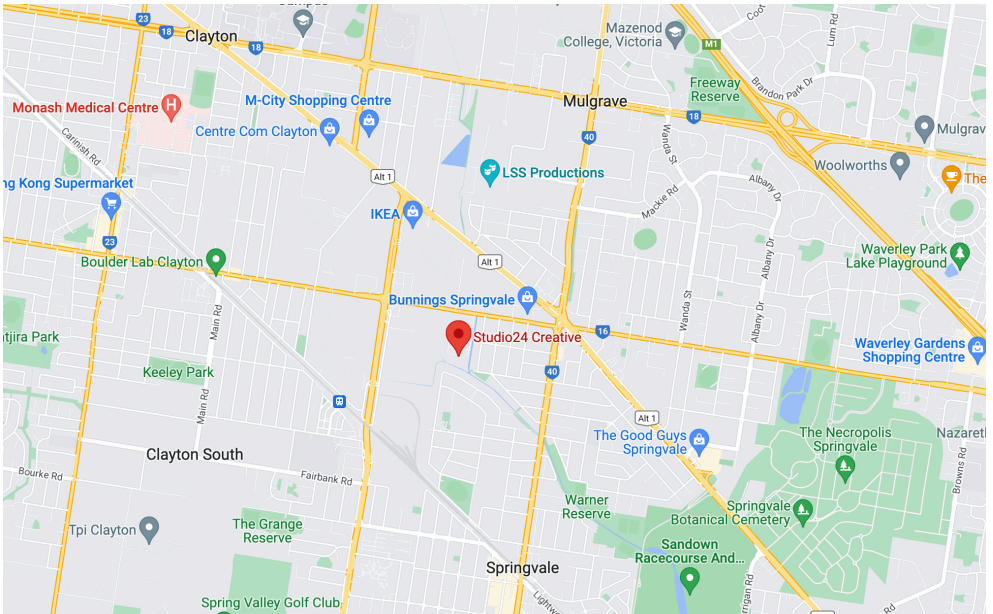

Contact Details

Police	Springvale Police Station 314 Springvale Rd, Springvale VIC 3171 03 8558 8600
Hospital	Monash Hospital 246 Clayton Rd, Clayton VIC 3168 03 8572 3000
Uber/Ride Share	Studio24 Creative pin active on all apps. Alternatively pin 24 Ebony Cl, Springvale
Public Transport	Westall Train Station (Aprox 5min drive) Rayhur St, Clayton South
Shops	Coles 825 Dandenong Rd, Springvale VIC 3171 Woolworths M-City, 02/2107 Princes Hwy, Clayton 3168 IKEA 917 Princes Hwy, Springvale VIC 3171
Hardware	Bunnings 849 Princes Hwy, Springvale VIC 3171
Pharmacy	Pharmacy 4 Less M-City, 2107-2125, Dandenong Rd, Clayton 3168

Food & Drink

Here are some of our local favourites!

Cafe

Mr. Grumpy Cafe
Daniels Donuts
M-City Cafe

Fast Food

McDonalds
Hungry Jacks
KFC
Nandos
Oporto
Sushi Hub
Korean Chicken
Q Barbeque
Papa Joe's Pizza
Petrino Woodfire Pizza

Our studio is located in the Springvale Business Park, situated between established residential, commercial & industrial precincts, with easy access to major arterial roads, highways, transport, and retail options between Springvale & Clayton.